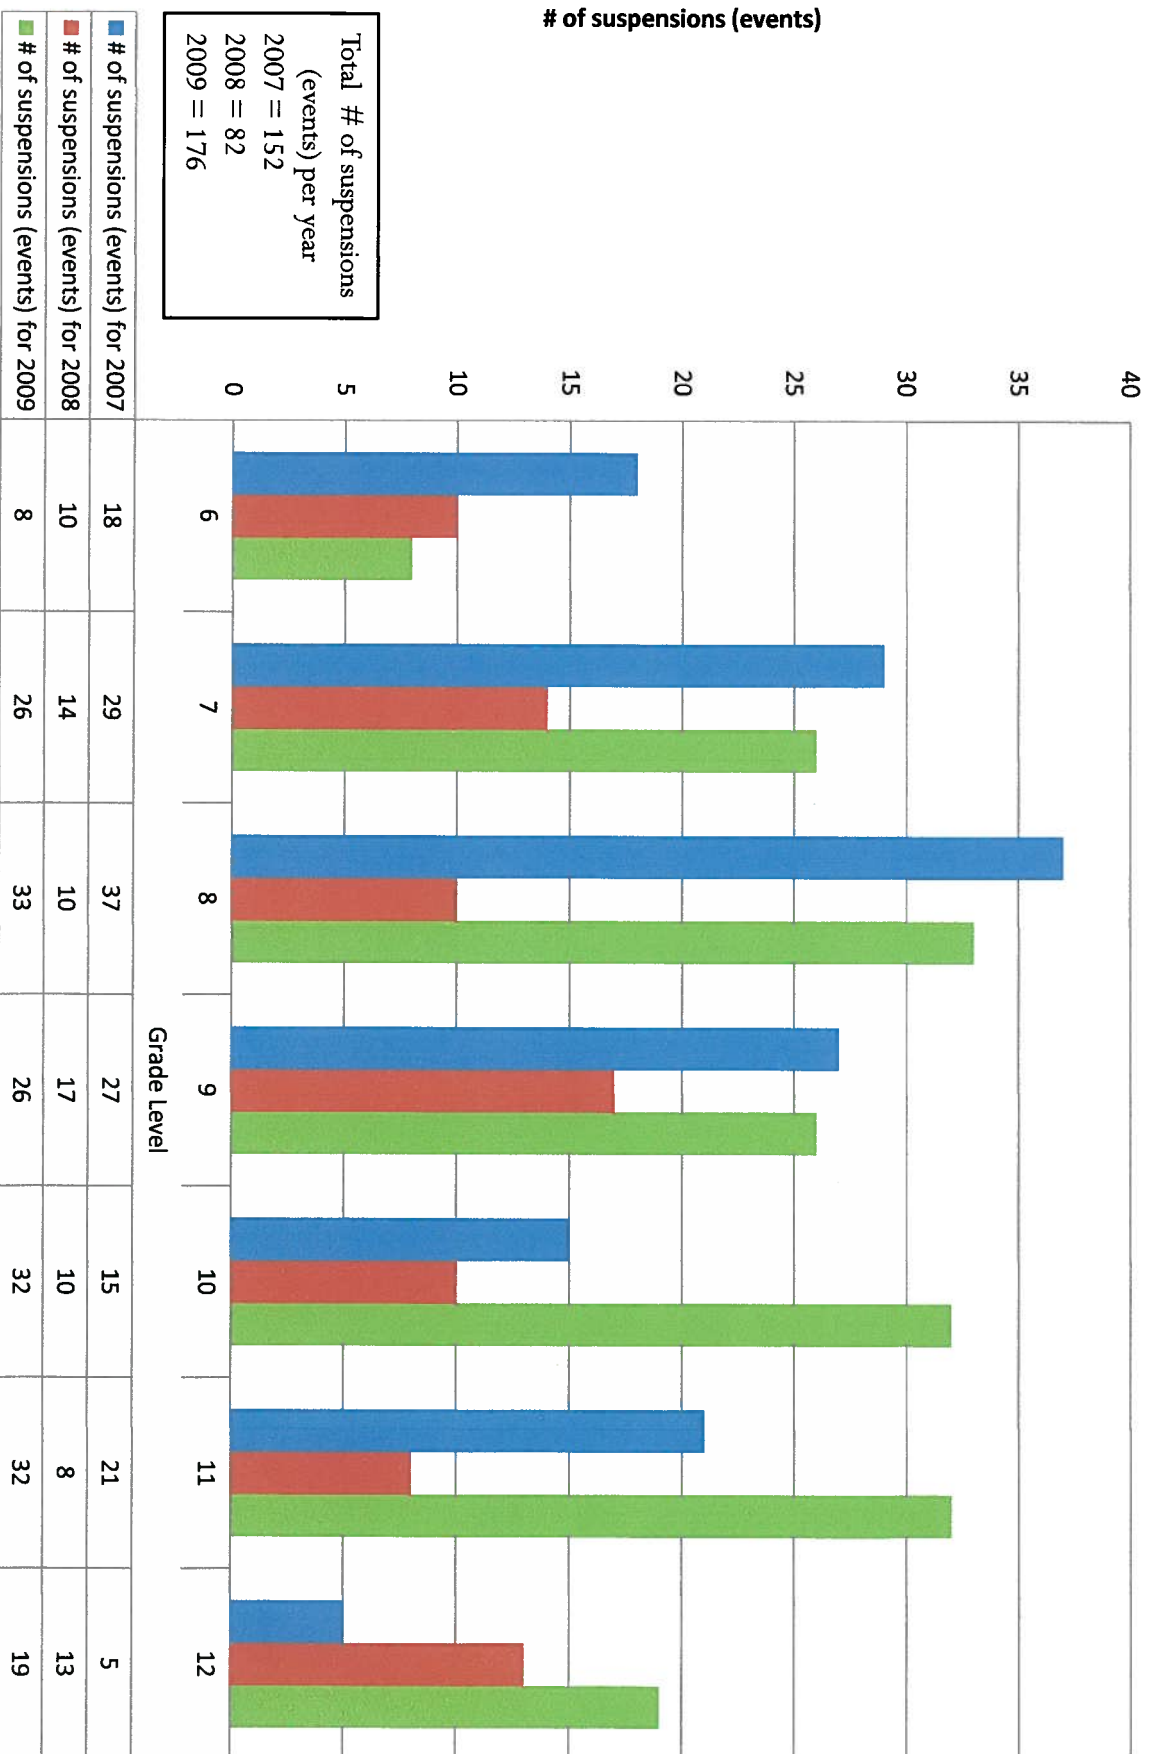

Gvajome Park Academy  
Out-of-School Suspensions by Grade Level  
2007-2009

Guaajome Park Academy  
In-School Suspensions by Grade Level  
2007-2009

Guajome Park Academy  
Expulsions by Grade Level  
2007-2009