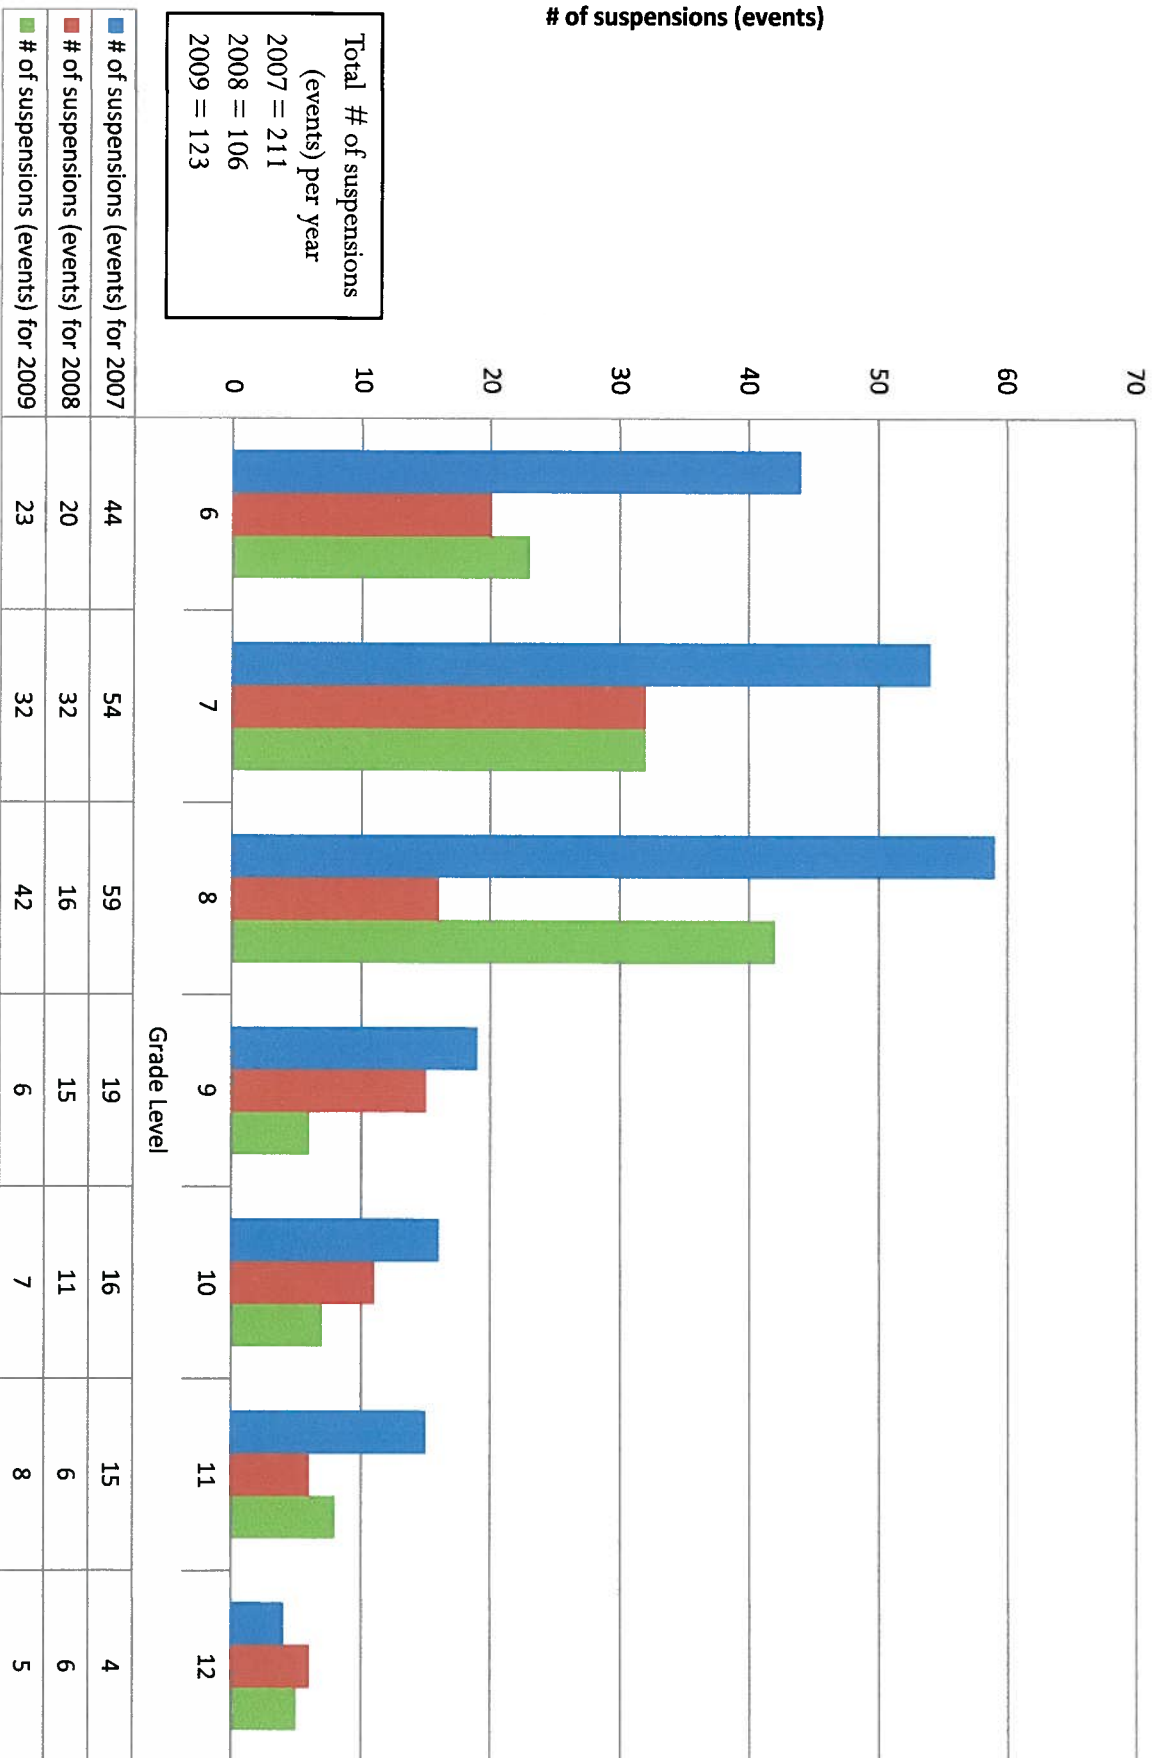

Gvajome Park Academy  
Out-of-School Suspensions by Grade Level  
2007-2009

Guaajome Park Academy  
In-School Suspensions by Grade Level  
2007-2009

Guajome Park Academy  
Expulsions by Grade Level  
2007-2009